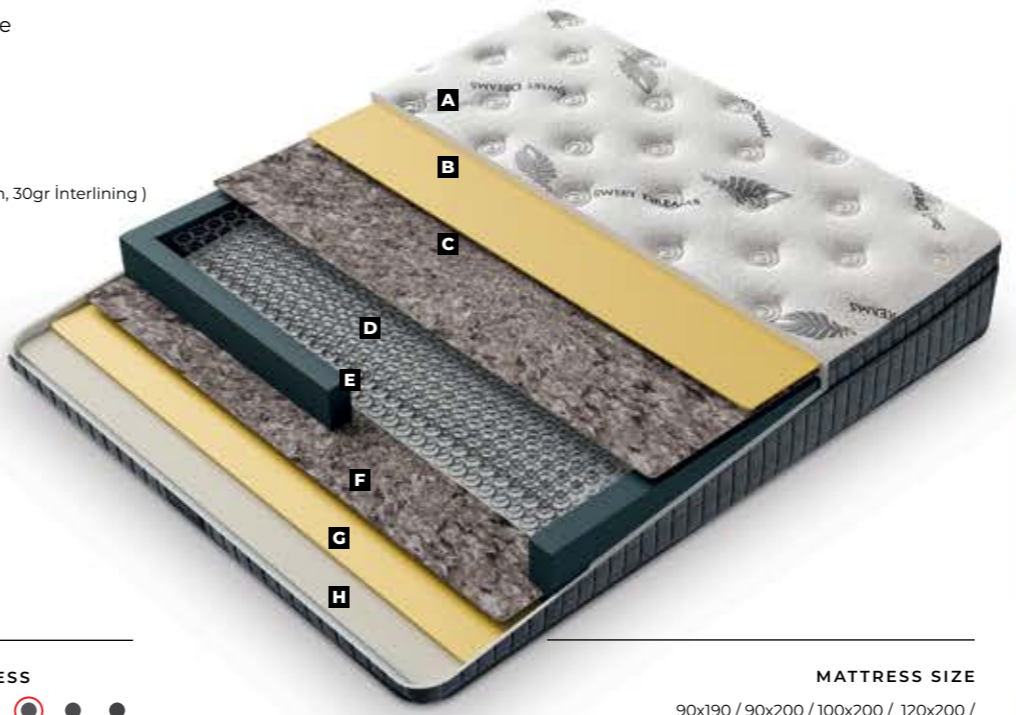

LOFT SLEEPING SET