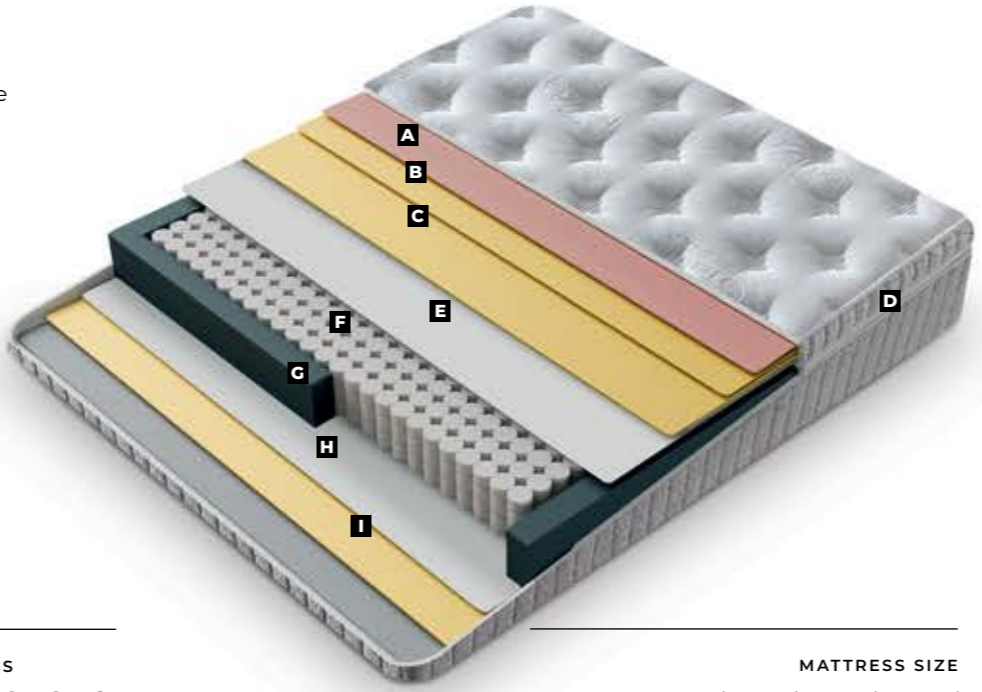

# SLEEP BALANCE

SLEEPING SET

MATTRESS HARDNESS

MATTRESS SIZE

90x190 / 90x200 / 100x200 / 120x200 / 140x200 / 160x200 / 180x200 / 200x200

# FLORIDA

SLEEPING SET

- A** Tencel Fabric ( 300 gr Fiber, 3cm 22 Dns Foam, 30gr Interlining )
- B** 32 Dns Hr Foam
- C** 24 Dns Soft Foam
- D** Zipper
- E** Jeoteks
- F** Pocket Spring
- G** 28 Dns 8 cm Spring Frame
- H** Jeoteks
- I** 350 gr Knitting Fabric  
( 150 gr Fiber, 1,5 cm 18 Dns Foam, 30gr Interlining )

# FLORIDA

SLEEPING SET

MATTRESS SIZE  
90x190 / 90x200 / 100x200 / 120x200 /  
140x200 / 160x200 / 180x200 / 200x200

# MATHILDA

SLEEPING SET

33 cm  
Bed Height

- A** Satten Fabric ( 300gr Fiber, 3 cm 22 Dns Foam, 30gr Interlining )
- B** Viscon Fabric
- C** 3,5cm 24 Dns Foam
- D** 3,5cm 22 Dns Foam
- E** 3,5cm 22 Dns Flexi Foam
- F** Jeoteks
- G** Pocket Spring
- H** 28 Dns 8cm Spring Frame
- I** Jeoteks
- J** 3,5cm 22 Dns Flexi Foam
- K** Knitting Fabric  
( 150gr Fiber, 1,5 cm 18 Dns Foam, 30gr Interlining )