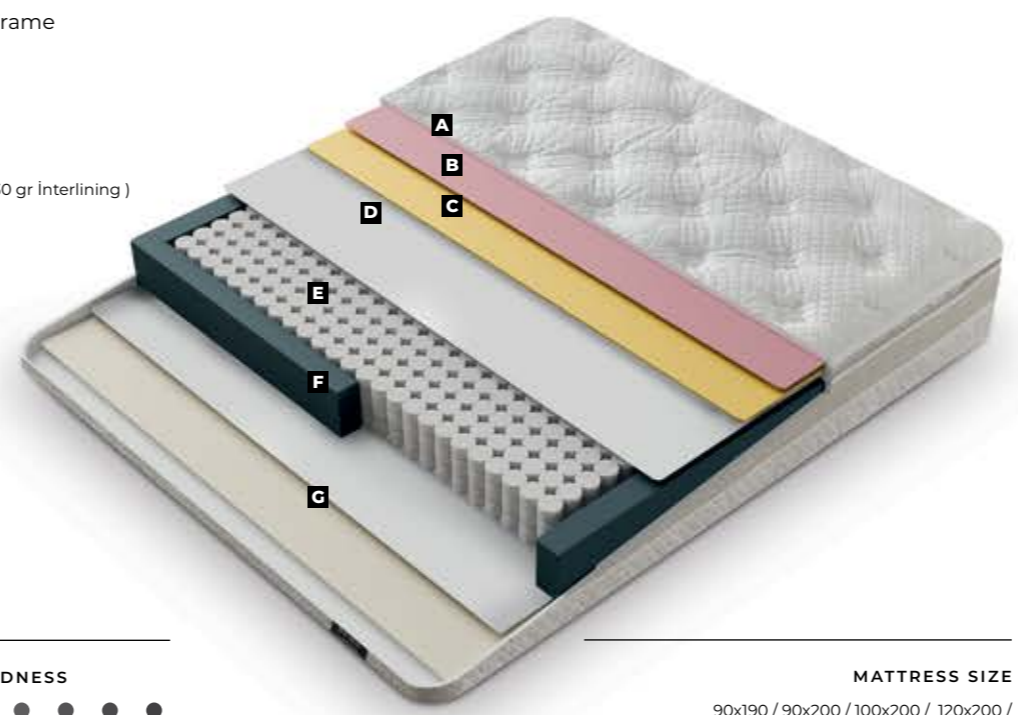

# BUMBY

SLEEPING SET

32 cm  
Bed Height

- A** Plush Fabric ( 300 gr Fiber, 3cm 22 Dns Foam, 30gr Interlining )
- B** 24 Dns Soft Foam
- C** Jeoteks
- D** Pocket Spring
- E** 28 Dns 8cm Spring Frame
- F** 22 Dns Flexi Foam
- G** Jeoteks
- H** Knitting Fabric  
( Fiber, 3cm 22 Dns Foam, 30 gr Interlining )

# BUMBY

SLEEPING SET

**MATTRESS SIZE**  
90x190 / 90x200 / 100x200 / 120x200 /  
140x200 / 160x200 / 180x200 / 200x200

**RODOS**  
SLEEPING SET

- A** Knitting Fabric ( 300gr Fiber, 3 cm 22 Dns Foam, 30gr Interlining )
- B** 24 Dns Foam
- C** 22 Dns Foam
- D** Jeoteks
- E** Pocket Spring
- F** 28 Dns 8cm Spring Frame
- G** Jeoteks
- H** 22 Dns Flexi Foam
- I** Knitting Fabric ( Anti Stress )  
( 150gr Fiber, 1,5 cm 18 Dns Foam, 30gr Interlining )