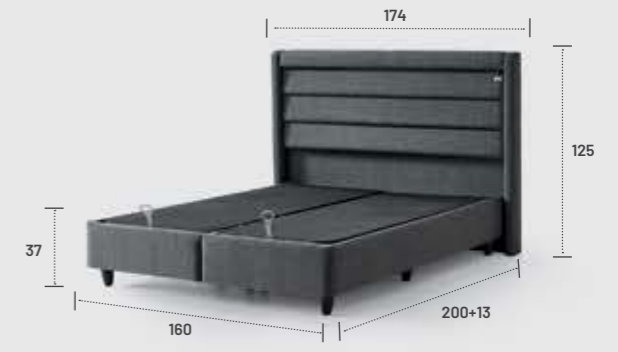

# PANAMA

SLEEPING SET

MATTRESS SIZE  
90x190 / 90x200 / 100x200 / 120x200 /  
140x200 / 160x200 / 180x200 / 200x200

COTON  
SLEEPING SET

- A** Knitting Fabric ( 300gr Fiber, 1,5 cm 18 Dns Foam, 30gr Interlining )
- B** 22 Dns Flexi Foam
- C** 1000 gr. Felt
- D** Hercules Spring
- E** 22 Dns 5x15 Spring Frame
- F** 1000 gr. Felt
- G** 22 Dns Flexi Foam
- H** Knitting Fabric ( 150gr Fiber, 1,5 cm 18 Dns Foam, 30gr Interlining )