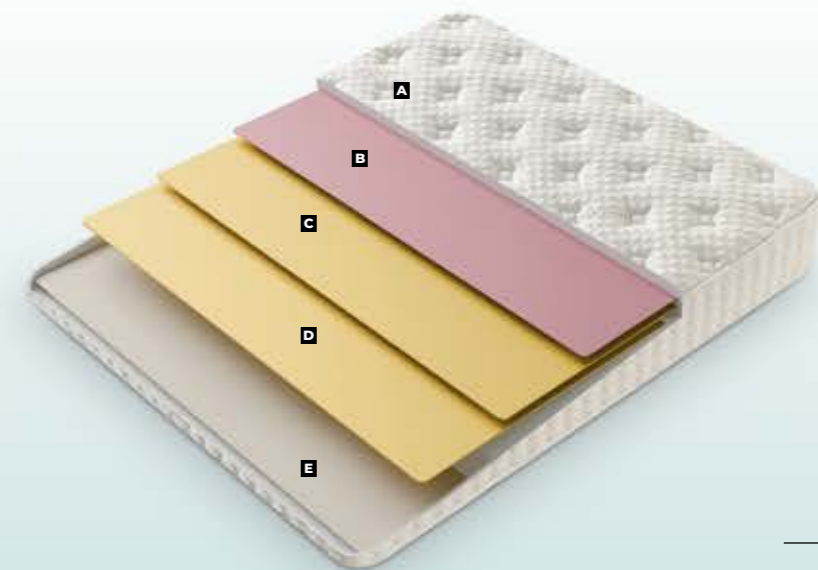

### MATTRESS SIZE

90x190 / 90x200 / 100x200 / 120x200 / 160x200 / 180x200 / 200x200

Bed Height

# DIAMOND

MATTRESS

- A** Plush Fabric ( 300 gr Fiber, 1,5 cm 22 Dns Foam, 30gr Interlining )
- B** 22 Dns Flexi Foam
- C** 22 Dns Flexi Foam
- D** 1000 gr. Felt
- E** Hercules Spring
- F** 22 Dns 5x15 Spring Frame
- G** 1000 gr. Felt
- H** 22 Dns Flexi Foam
- I** Knitted Fabric  
( 150 gr Fiber, 1,5cm 18 Dns Foam, 30gr Interlining )

MATTRESS HARDNESS

Soft Normal Hard

MATTRESS SIZE

90x190 / 90x200 / 100x200 / 120x200 / 160x200 / 180x200 / 200x200

Bed Height

# SALT THERAPY

MATTRESS

- A** 400 gr Knitting Fabric ( Salt Teraphy)
- B** 24 Dns Soft Foam
- C** 22 Dns Foam
- D** 22 Dns Flexi Foam
- E** Jacquard Fabric

MATTRESS HARDNESS

Soft Normal Hard

MATTRESS SIZE

90x190 / 90x200 / 100x200 / 120x200 / 160x200 / 180x200 / 200x200