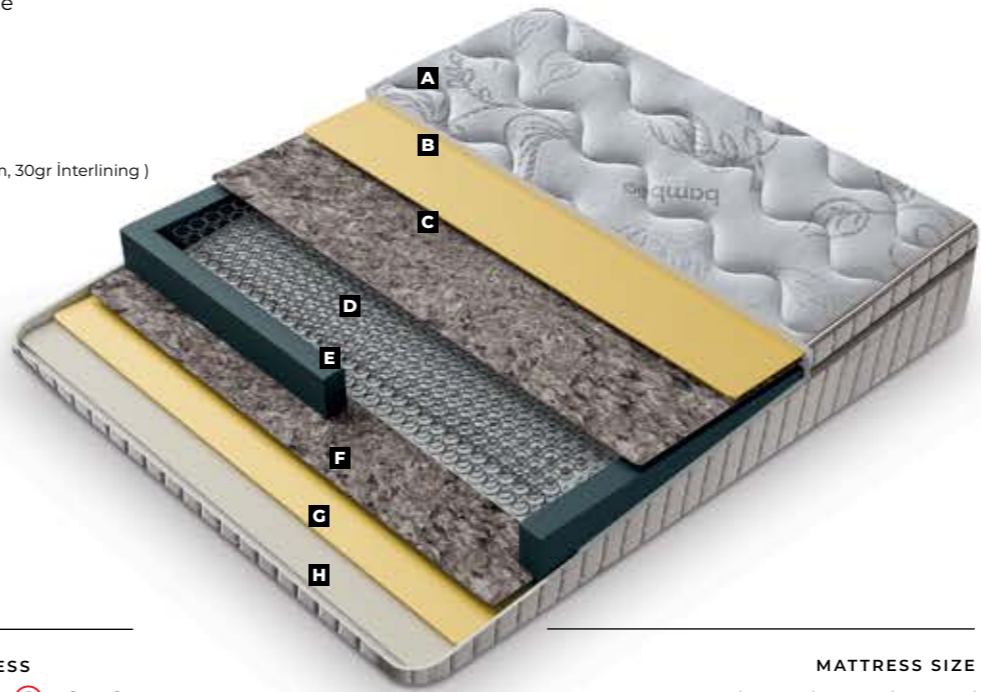

MONZA

SLEEPING SET

MATTRESS SIZE
90x190 / 90x200 / 100x200 / 120x200 /
140x200 / 160x200 / 180x200 / 200x200