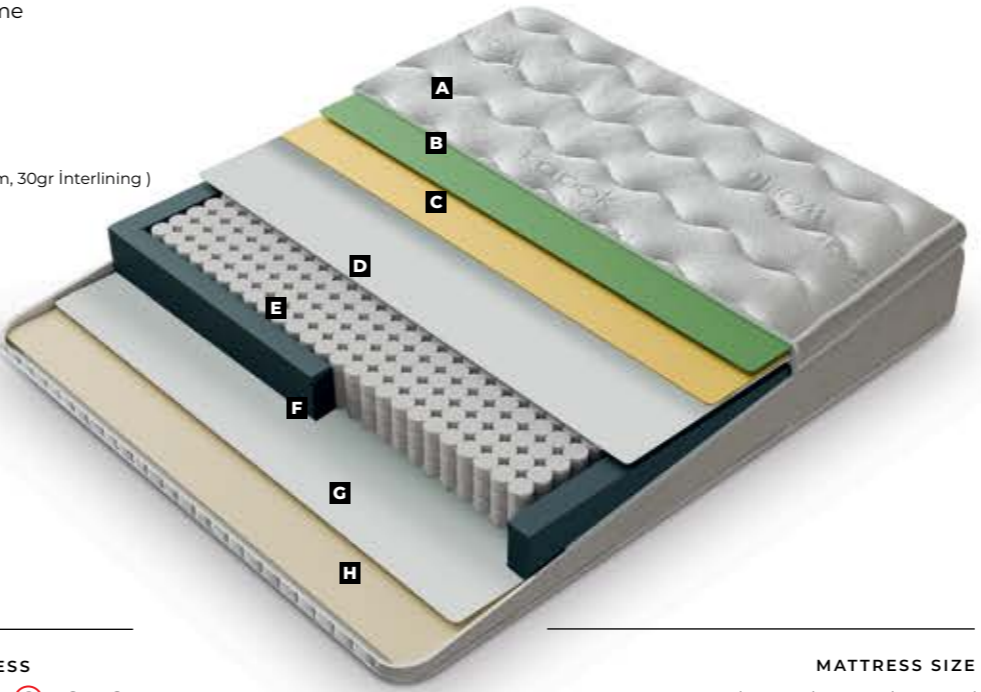

PAROS

SLEEPING SET

MATTRESS SIZE
90x190 / 90x200 / 100x200 / 120x200 /
140x200 / 160x200 / 180x200 / 200x200