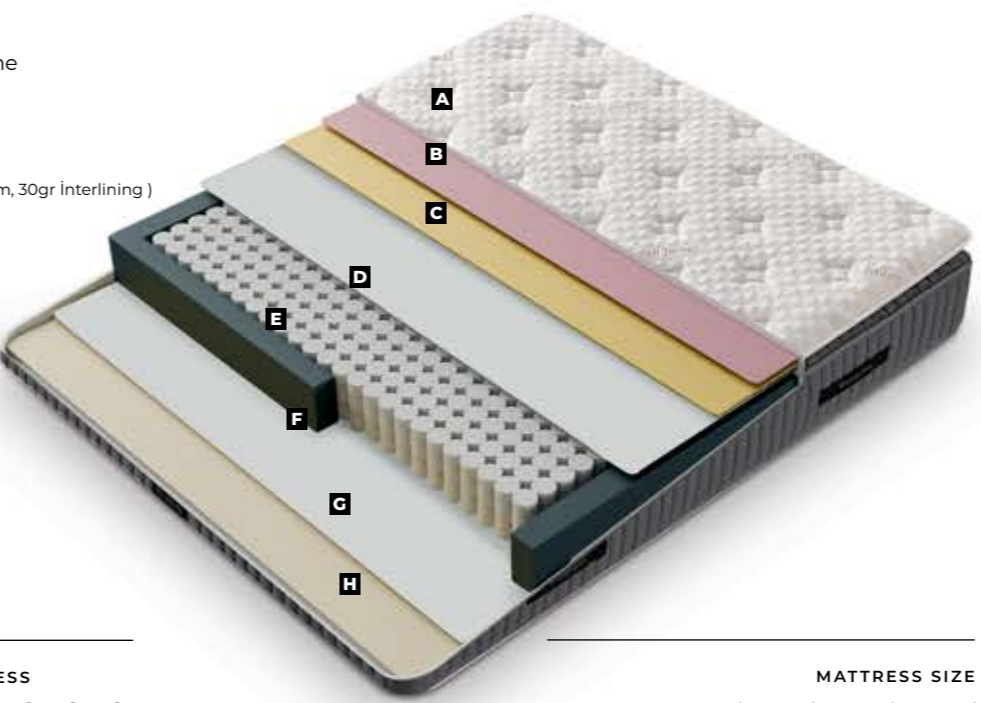

BELLA

SLEEPING SET

MATTRESS SIZE
90x190 / 90x200 / 100x200 / 120x200 /
140x200 / 160x200 / 180x200 / 200x200