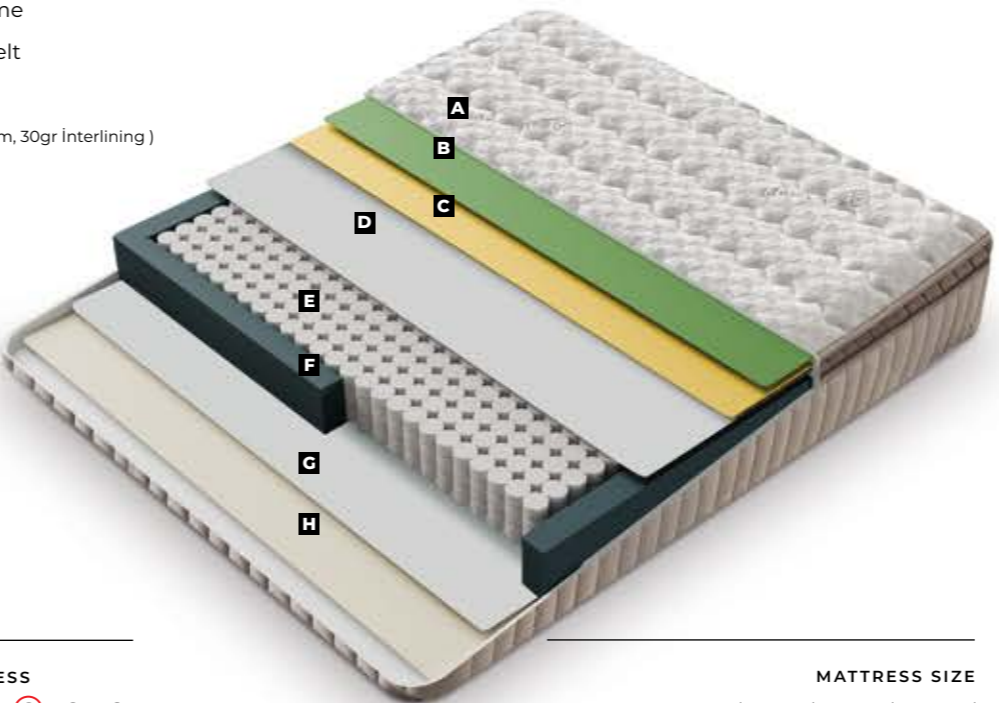

# PIANNO

SLEEPING SET

MATTRESS HARDNESS

MATTRESS SIZE

90x190 / 90x200 / 100x200 / 120x200 /  
140x200 / 160x200 / 180x200 / 200x200

One World  
we all sleep.

WAVE  
SLEEPING SET

- A** Knitting Fabric ( Salt Teraphy ) ( 300gr Fiber, 3 cm 22 Dns Foam, 30gr Interlining )
- B** 24 Dns Foam
- C** 24 Dns Flexi Foam
- D** 1800 gr. Thermobond Felt
- E** Pocket Spring
- F** 28 Dns 8x18 Spring Frame
- G** 1800 gr. Thermobond Felt
- H** Knitting Fabric ( 150gr Fiber, 1,5 cm 18 Dns Foam, 30gr Interlining )

# WAVE

SLEEPING SET

**MATTRESS SIZE**  
90x190 / 90x200 / 100x200 / 120x200 /  
140x200 / 160x200 / 180x200 / 200x200