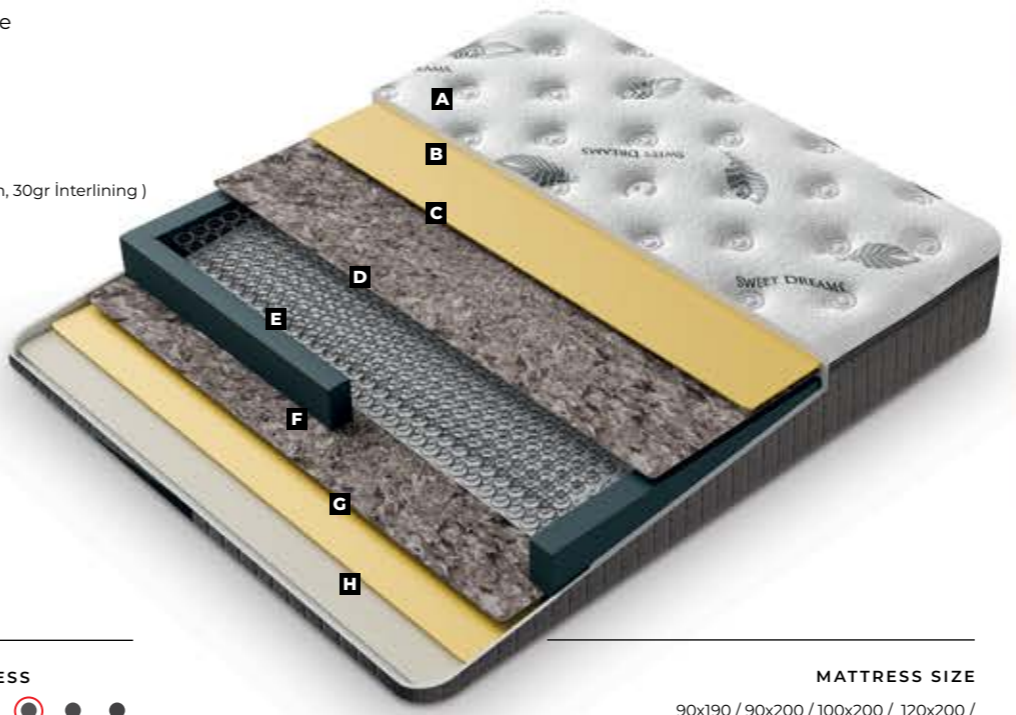

CARIA

SLEEPING SET