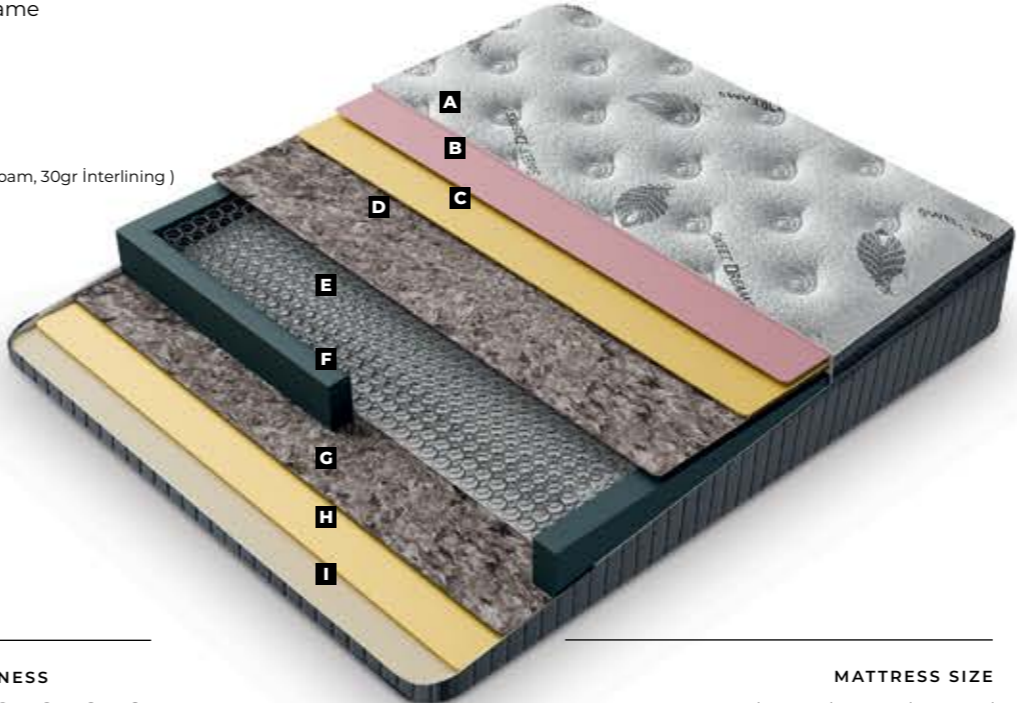

HERMES

SLEEPING SET