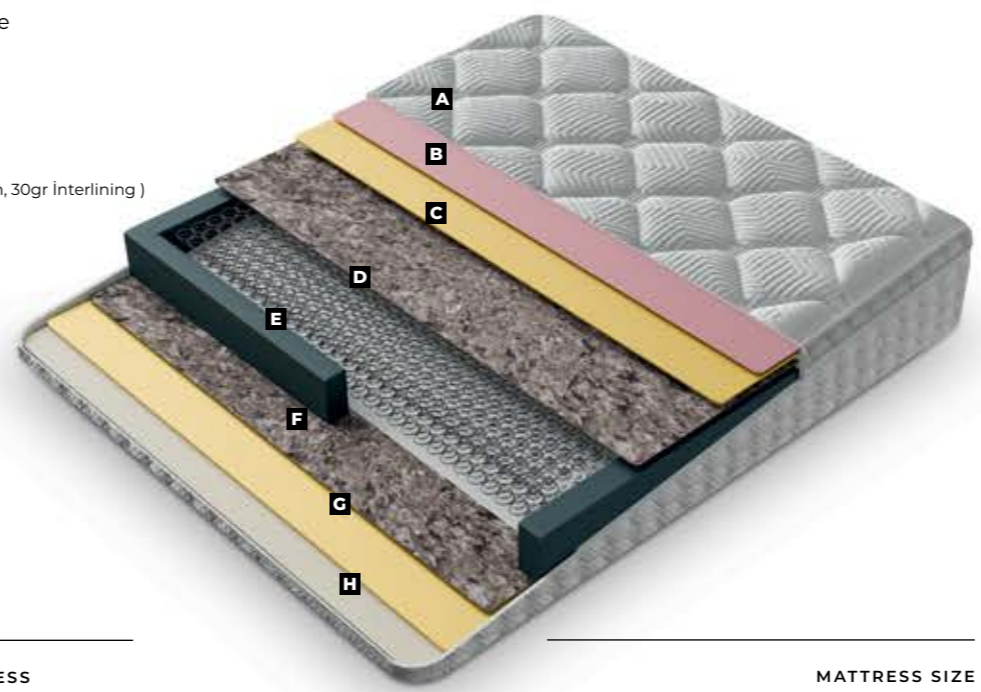

# PERRY LUX

SLEEPING SET

**MATTRESS SIZE**  
90x190 / 90x200 / 100x200 / 120x200 / 140x200 / 160x200 / 180x200 / 200x200

One World  
we work of sleep.

SILVER  
SLEEPING SET

31 cm  
Bed Height

- A** Knitting Fabric ( 300 gr Fiber, 1,5 cm 22 Dns Foam, 30gr Interlining )
  - B** 22 Dns Flexi Foam
  - C** 1000 gr. Felt
  - D** Hercules Spring
  - E** 22 Dns 5x15 Spring Frame
  - F** 1000 gr. Felt
  - G** 22 Dns Flexi Foam
  - H** Jacquard Fabric
- ( 150 gr Fiber, 1,5cm 18 Dns Foam, 30gr Interlining )

# SILVER

SLEEPING SET

MATTRESS SIZE  
90x190 / 90x200 / 100x200 / 120x200 /  
140x200 / 160x200 / 180x200 / 200x200

**HERMES**  
SLEEPING SET

31 cm  
Bed Height

- A** Knitting Fabric ( 300gr Fiber, 3 cm 22 Dns Foam, 30gr Interlining )
- B** 24 Dns Soft Foam
- C** 22 Dns Flexi Foam
- D** 1000 gr. Felt
- E** Hercules Spring
- F** 22 Dns 5x15 Spring Frame
- G** 1000 gr. Felt
- H** 22 Dns Flexi Foam
- I** Knitting Fabric  
( 150gr Fiber, 1,5 cm 18 Dns Foam, 30gr Interlining )