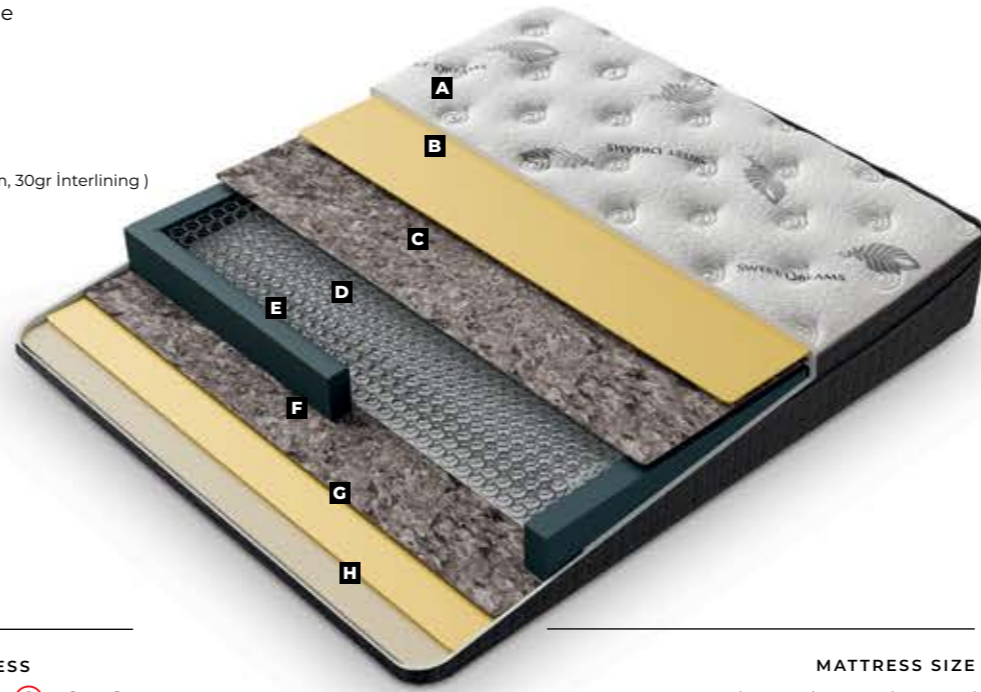

COTTON

SLEEPING SET

MATTRESS SIZE
90x190 / 90x200 / 100x200 / 120x200 /
140x200 / 160x200 / 180x200 / 200x200