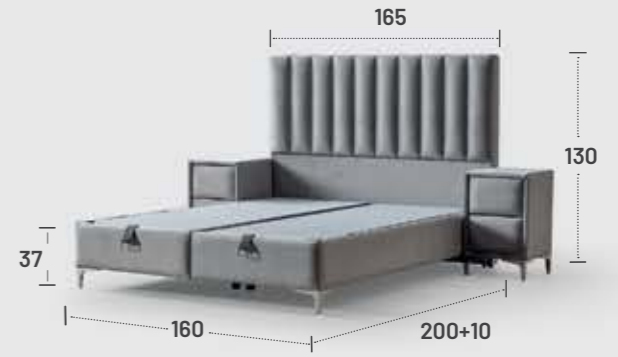

# MADRID

SLEEPING SET

**MATTRESS SIZE**  
90x190 / 90x200 / 100x200 / 120x200 /  
140x200 / 160x200 / 180x200 / 200x200

**PARMA**

**PARMA**

One World  
one world of sleep.

**PARMA**  
SLEEPING SET

- A** Knitting Fabric ( 300gr Fiber, 3 cm 22 Dns Foam, 30gr Interlining )
- B** 22 Dns Flexi Foam
- C** 22 Dns Flexi Foam
- D** 1000 gr. Felt
- E** Hercules Spring
- F** 22 Dns 5x15 Spring Frame
- G** 1000 gr. Felt
- H** 22 Dns Flexi Foam
- I** Knitting Fabric  
( 150gr Fiber, 1,5 cm 18 Dns Foam, 30gr Interlining )