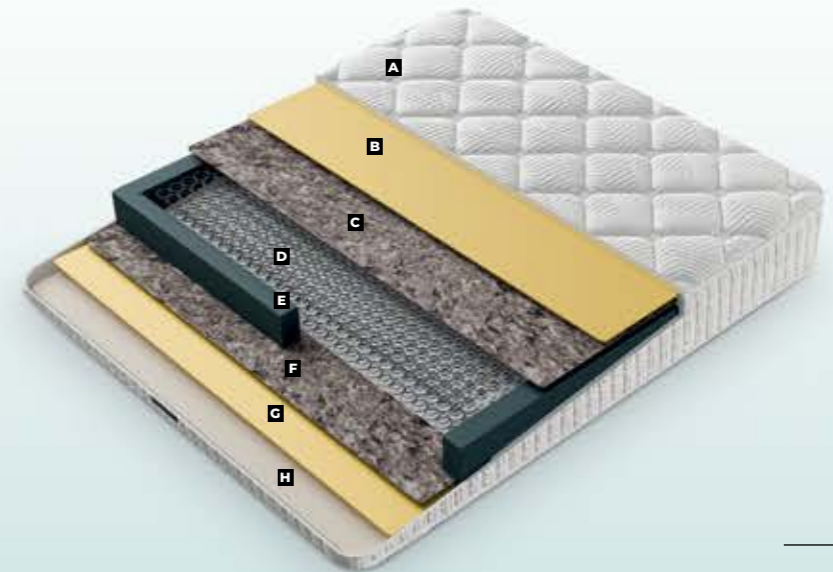

OPUS

MATTRESS

- **A** 350 gr Knitting Fabric
- **B** 22 Dns Flexi Foam
- **C** 1000 gr. Felt
- **D** Hercules Spring
- **E** 22 Dns 5x15 Spring Frame
- **F** 1000 gr. Felt
- **G** 22 Dns Flexi Foam
- **H** Jacquard Fabric

MATTRESS HARDNESS

Soft Normal Hard

MATTRESS SIZE

90x190 / 90x200 / 100x200 / 120x200 / 160x200 / 180x200 / 200x200