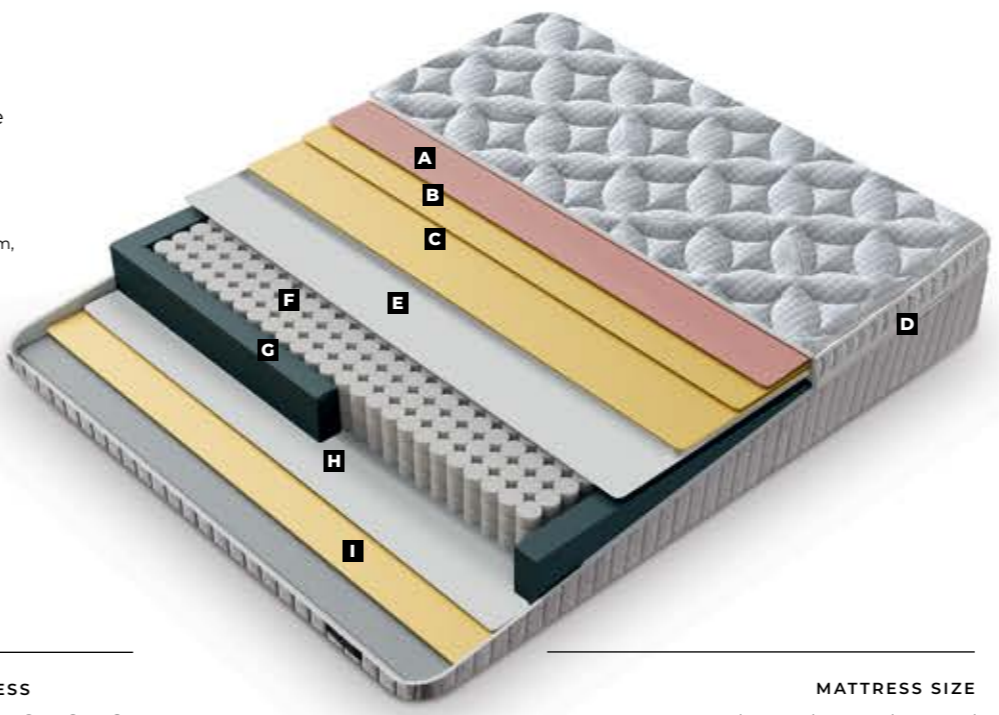

PUZZLE

SLEEPING SET