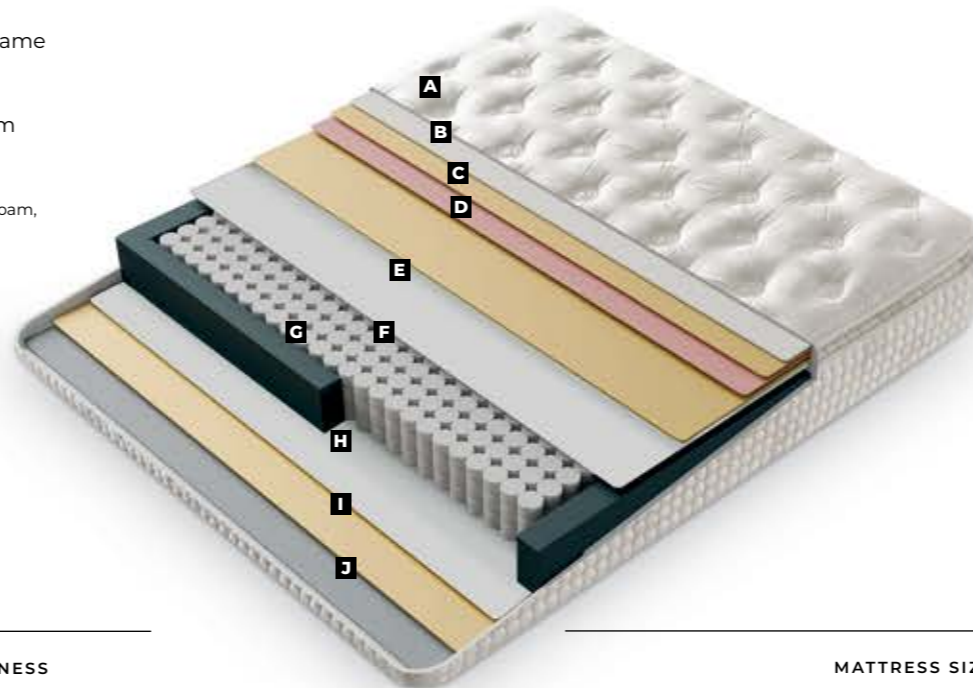

# SLEEP BALANCE

SLEEPING SET

33 cm  
Bed Height

**A** Viscon Fabric ( 300gr Fiber, 3 cm 22 Dns Foam, 30gr Interlining )

**B** 24 Dns Soft Foam

**C** 22 Dns Foam

**D** 4cm 22 Dns Flexi Foam

**E** Jeoteks

**F** Pocket Spring

**G** 28 Dns 8cm Spring Frame

**H** Jeoteks

**I** 4cm 22 Dns Flexi Foam

**J** Knitting Fabric

( 150gr Fiber, 1,5 cm 18 Dns Foam, 30gr Interlining )

# SLEEP BALANCE

SLEEPING SET

MATTRESS HARDNESS

MATTRESS SIZE

90x190 / 90x200 / 100x200 / 120x200 / 140x200 / 160x200 / 180x200 / 200x200