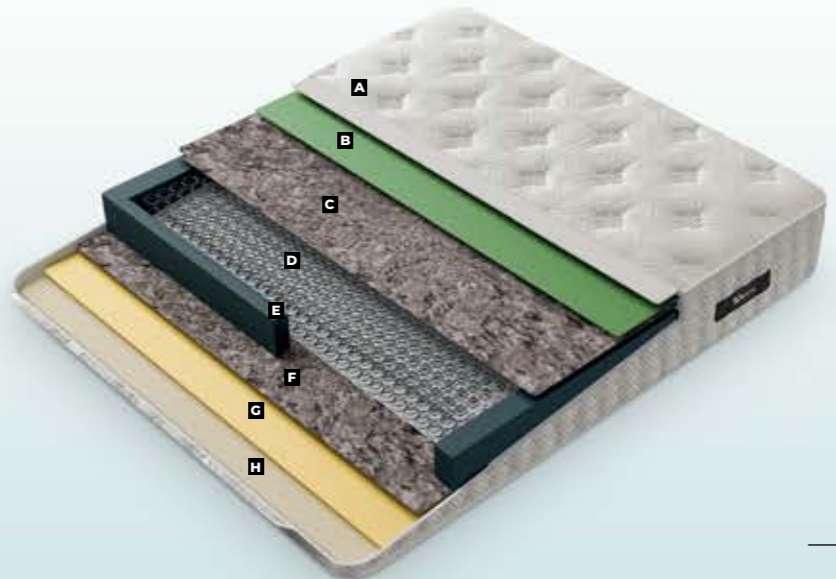

MATTRESS HARDNESS
Soft Normal Hard

MATTRESS SIZE
90x190 / 90x200 / 100x200 / 120x200 / 160x200 / 180x200 / 200x200