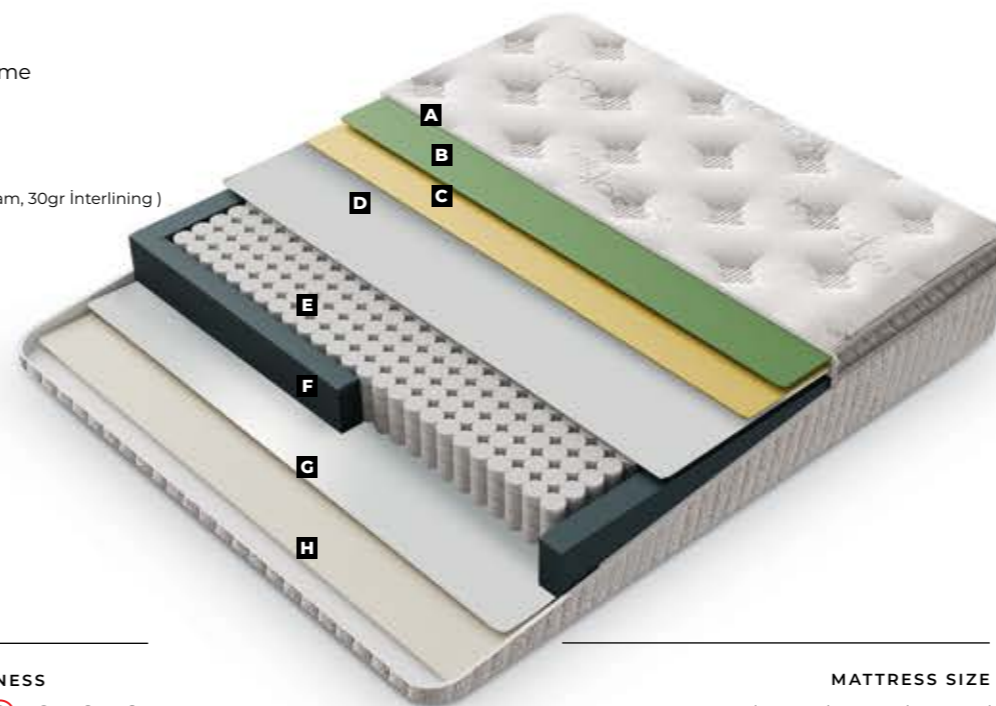

PIANNO

SLEEPING SET