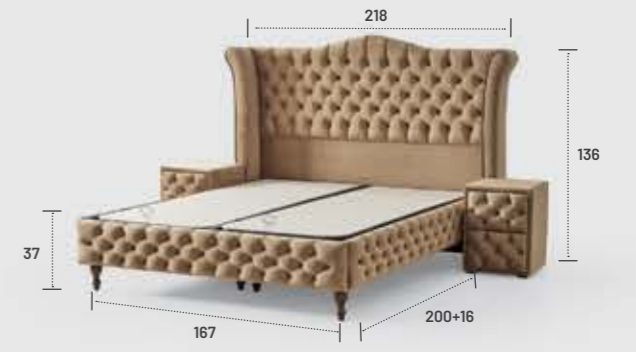

- **A** Knitting Fabric (300gr Fiber, 3 cm 22 Dns Foam, 30gr Interlining)
- **B** 24 Dns Soft Foam
- **C** 22 Dns Flexi Foam
- **D** 1000 gr. Felt
- **E** Hercules Spring
- **F** 28 Dns 8 cm Spring Frame
- **G** 1000 gr. Felt
- **H** 22 Dns Flexi Foam
- **I** 28 Hard Dns Flexi Foam
- **J** Knitting Fabric (300gr Fiber, 3 cm 22 Dns Foam, 30gr Interlining)

DIMMAX

SLEEPING SET

MATTRESS SIZE
90x190 / 90x200 / 100x200 / 120x200 /
140x200 / 160x200 / 180x200 / 200x200