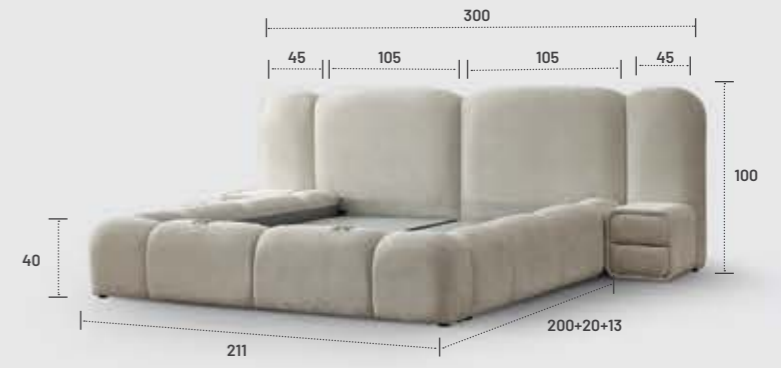

# BUMBY

SLEEPING SET

32 cm  
Bed Height

- A** Plush Fabric ( 300 gr Fiber, 3cm 22 Dns Foam, 30gr Interlining )
- B** 24 Dns Soft Foam
- C** Jeoteks
- D** Pocket Spring
- E** 28 Dns 8cm Spring Frame
- F** 22 Dns Flexi Foam
- G** Jeoteks
- H** Knitting Fabric  
( Fiber, 3cm 22 Dns Foam, 30 gr Interlining )