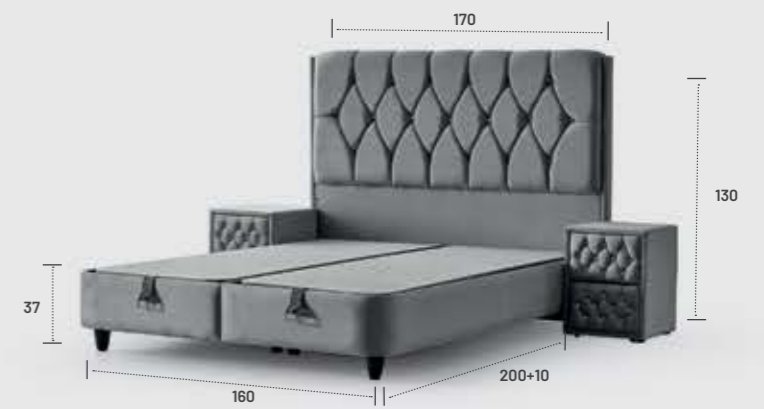

# PERRY LUX

SLEEPING SET

**MATTRESS SIZE**  
90x190 / 90x200 / 100x200 / 120x200 / 140x200 / 160x200 / 180x200 / 200x200

One World  
we work of sleep.

SILVER  
SLEEPING SET

31 cm  
Bed Height

- A** Knitting Fabric ( 300 gr Fiber, 1,5 cm 22 Dns Foam, 30gr Interlining )
  - B** 22 Dns Flexi Foam
  - C** 1000 gr. Felt
  - D** Hercules Spring
  - E** 22 Dns 5x15 Spring Frame
  - F** 1000 gr. Felt
  - G** 22 Dns Flexi Foam
  - H** Jacquard Fabric
- ( 150 gr Fiber, 1,5cm 18 Dns Foam, 30gr Interlining )

# SILVER

SLEEPING SET

MATTRESS SIZE  
90x190 / 90x200 / 100x200 / 120x200 /  
140x200 / 160x200 / 180x200 / 200x200

**HERMES**  
SLEEPING SET

31 cm  
Bed Height

- A** Knitting Fabric ( 300gr Fiber, 3 cm 22 Dns Foam, 30gr Interlining )
- B** 24 Dns Soft Foam
- C** 22 Dns Flexi Foam
- D** 1000 gr. Felt
- E** Hercules Spring
- F** 22 Dns 5x15 Spring Frame
- G** 1000 gr. Felt
- H** 22 Dns Flexi Foam
- I** Knitting Fabric  
( 150gr Fiber, 1,5 cm 18 Dns Foam, 30gr Interlining )