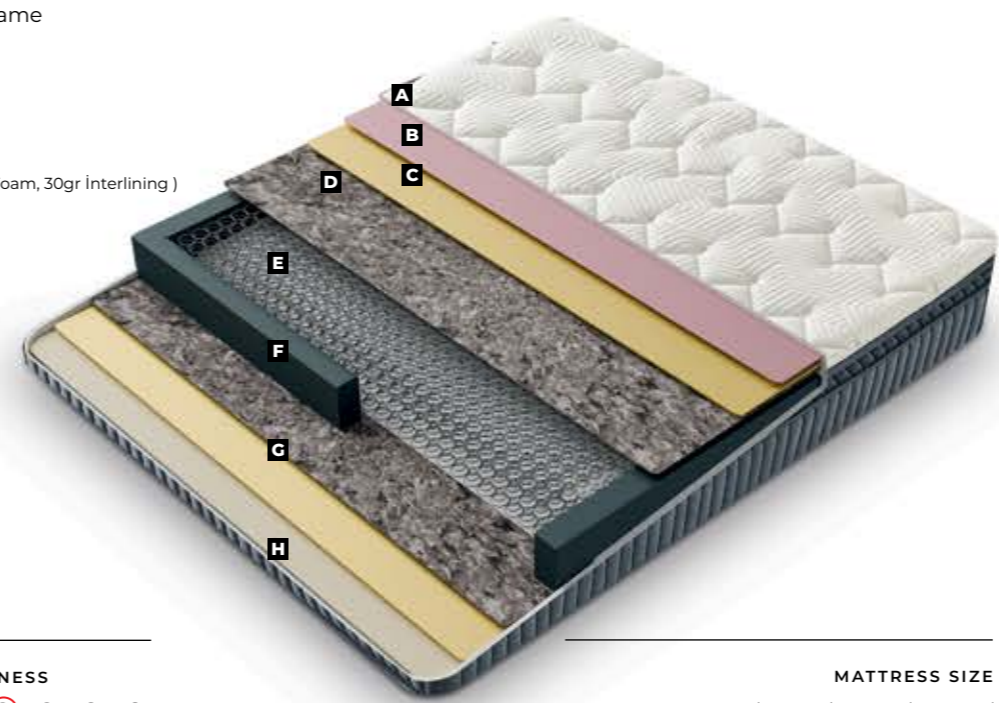

# PANAMA

SLEEPING SET

One World  
we work of sleep.

- A** Knitting Fabric ( 300gr Fiber, 3 cm 22 Dns Foam, 30gr Interlining )
- B** 24 Dns Soft Foam
- C** 22 Dns Flexi Foam
- D** 1000 gr. Felt
- E** Hercules Spring
- F** 22 Dns 5x15 Spring Frame
- G** 1000 gr. Felt
- H** 22 Dns Flexi Foam
- I** Knitting Fabric  
( 150gr Fiber, 1,5 cm 18 Dns Foam, 30gr Interlining )

# PANAMA

SLEEPING SET

MATTRESS SIZE  
90x190 / 90x200 / 100x200 / 120x200 /  
140x200 / 160x200 / 180x200 / 200x200

COTON  
SLEEPING SET

- A** Knitting Fabric ( 300gr Fiber, 1,5 cm 18 Dns Foam, 30gr Interlining )
- B** 22 Dns Flexi Foam
- C** 1000 gr. Felt
- D** Hercules Spring
- E** 22 Dns 5x15 Spring Frame
- F** 1000 gr. Felt
- G** 22 Dns Flexi Foam
- H** Knitting Fabric ( 150gr Fiber, 1,5 cm 18 Dns Foam, 30gr Interlining )