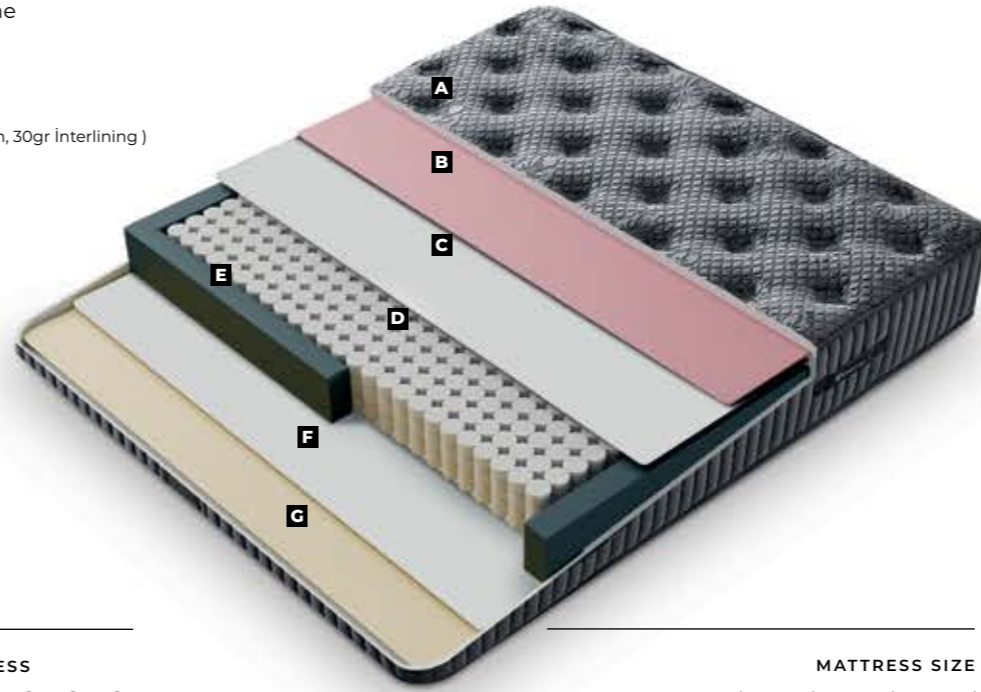

MADRID

SLEEPING SET

MATTRESS SIZE
90x190 / 90x200 / 100x200 / 120x200 /
140x200 / 160x200 / 180x200 / 200x200