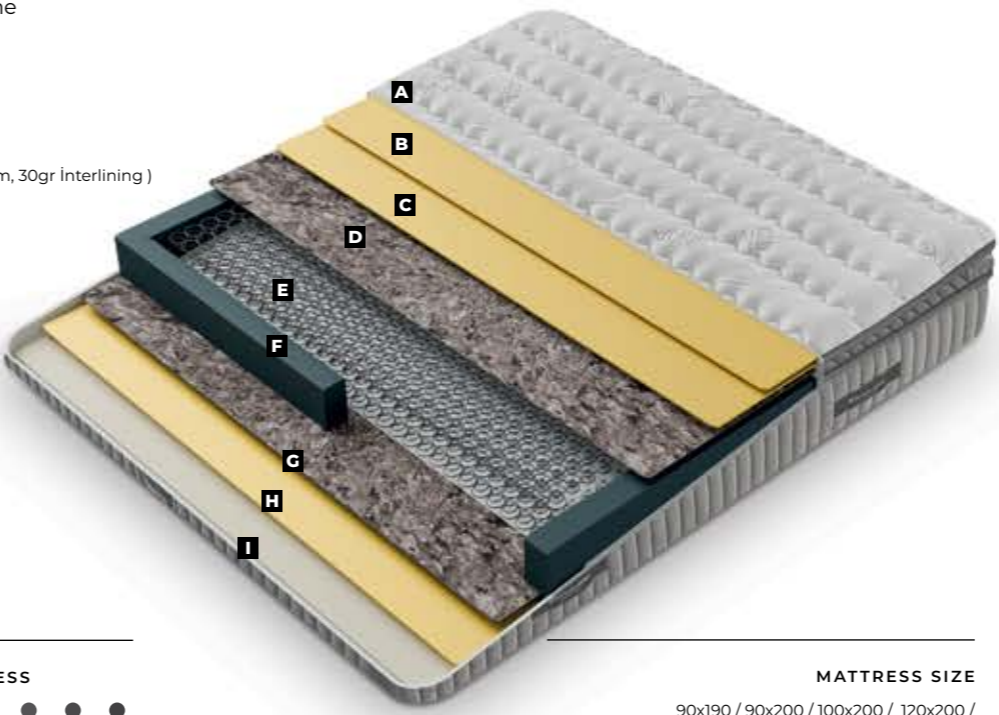

PARMA

SLEEPING SET