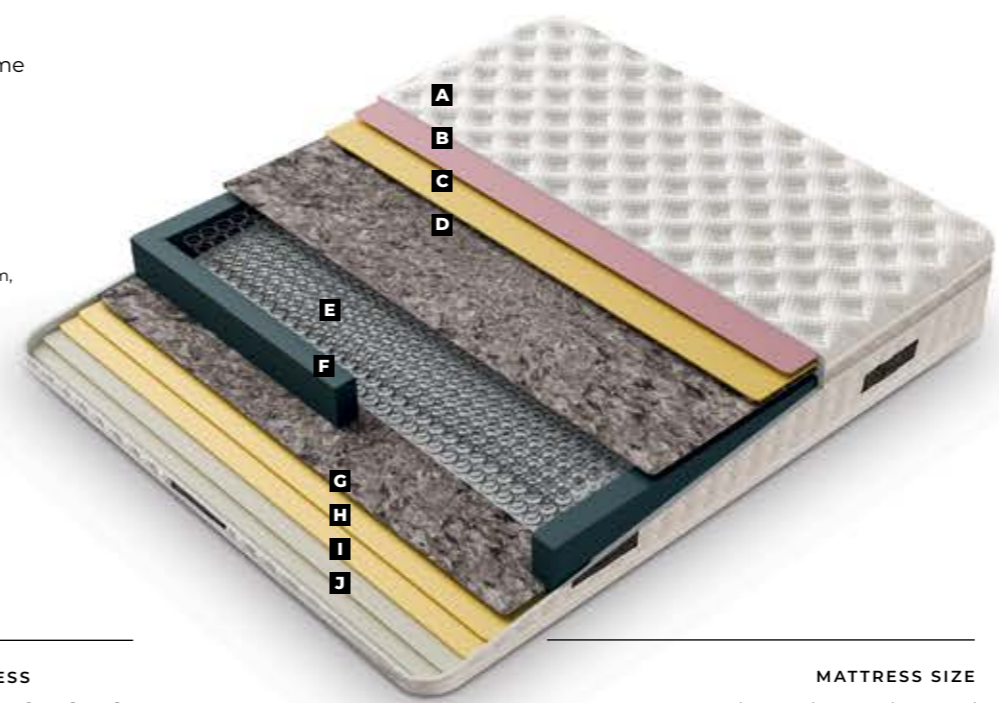

DIMMAX

SLEEPING SET