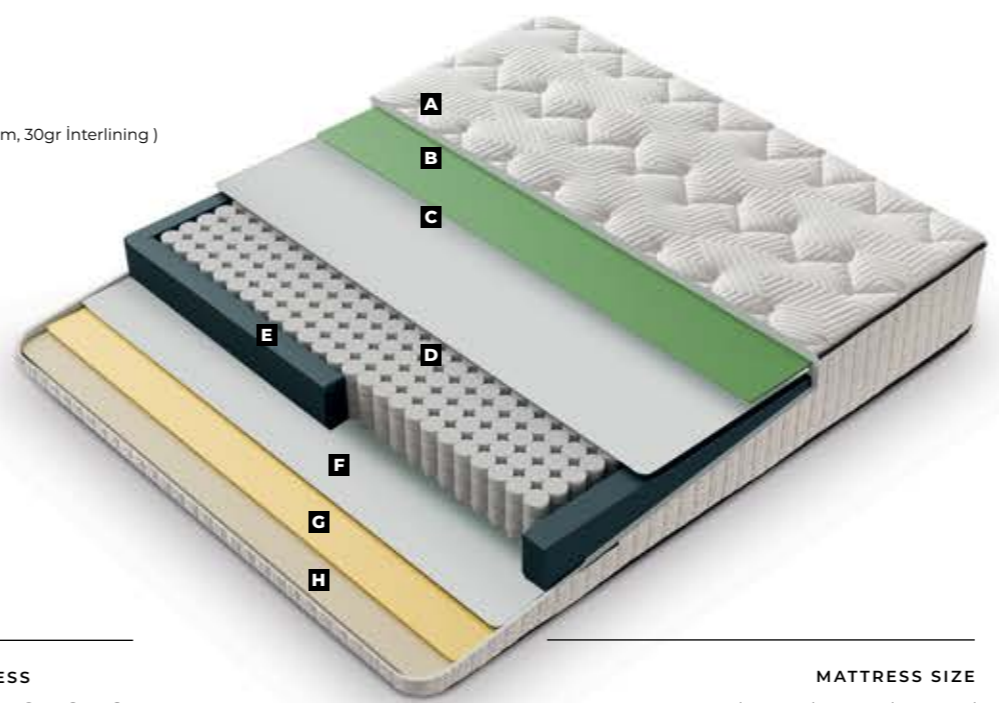

# DIMMAX

SLEEPING SET

**MATTRESS SIZE**  
90x190 / 90x200 / 100x200 / 120x200 /  
140x200 / 160x200 / 180x200 / 200x200

One World  
no world of sleep.

STONE  
SLEEPING SET

- A** Knitting Fabric ( 300gr Fiber, 3 cm 22 Dns Foam, 30gr Interlining )
- B** 22 Dns Foam
- C** Jeoteks
- D** Pocket Spring
- E** 28 Dns 8cm Spring Frame
- F** Jeoteks
- G** 22 Dns Flexi Foam
- H** Knitting Fabric ( 150gr Fiber, 1,5 cm 18 Dns Foam, 30gr Interlining )

# STONE

SLEEPING SET

**MATTRESS SIZE**  
 90x190 / 90x200 / 100x200 / 120x200 /  
 140x200 / 160x200 / 180x200 / 200x200

FALLONE

FALLONE

FALLONE  
SLEEPING SET

- A** Salt Therapy 300gr Fiber, 3 cm 22 Dns Foam, 30gr Interlining )
  - B** 28 Dns Foam
  - C** 22 Dns Flexi Foam
  - D** 1800 gr. Thermobond Felt
  - E** Pocket Spring
  - F** 28 Dns 8x18 Spring Frame
  - G** 1800 gr. Thermobond Felt
  - H** Knitting Fabric
- ( 150gr Fiber, 1,5 cm 18 Dns Foam, 30gr Interlining )