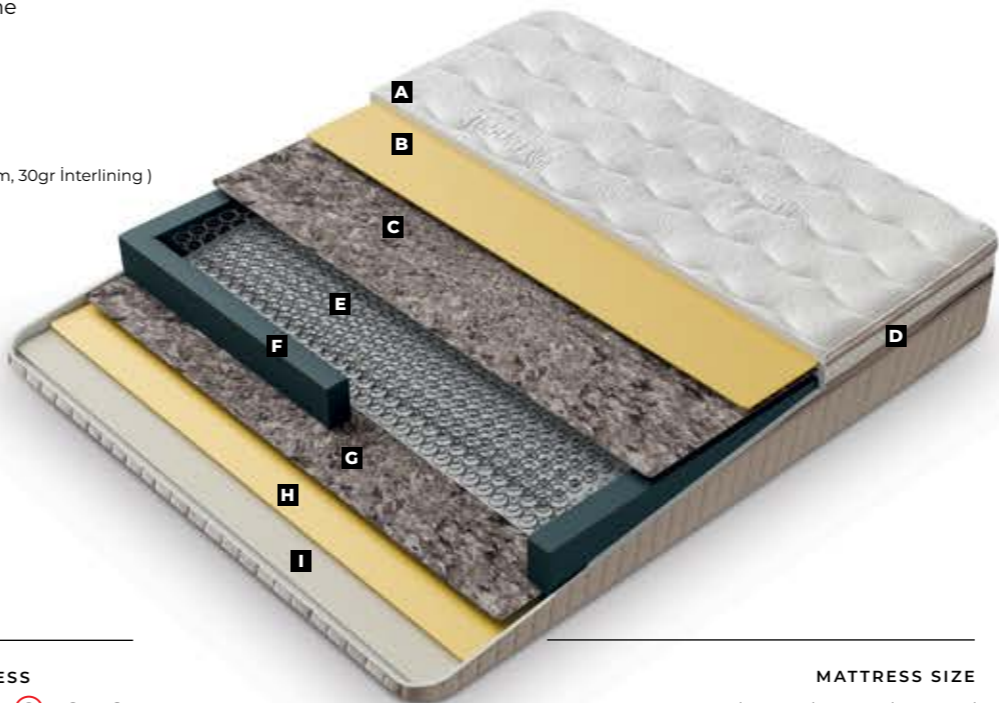

# PERRY LUX

SLEEPING SET

- A** Knitting Fabric (Tencel) ( 300gr Fiber, 3 cm 22 Dns Foam, 30gr Interlining )
- B** 22 Dns Flexi Foam
- C** 22 Dns Flexi Foam
- D** Zipper
- E** Hercules Spring
- F** 22 Dns 5x15 Spring Frame
- G** 1000 gr. Felt
- H** 22 Dns Flexi Foam
- I** Knitting Fabric ( 150gr Fiber, 1,5 cm 18 Dns Foam, 30gr Interlining )

# PERRY LUX

SLEEPING SET

**MATTRESS SIZE**  
90x190 / 90x200 / 100x200 / 120x200 / 140x200 / 160x200 / 180x200 / 200x200

One World  
we work of sleep.

SILVER  
SLEEPING SET

31 cm  
Bed Height

- A** Knitting Fabric ( 300 gr Fiber, 1,5 cm 22 Dns Foam, 30gr Interlining )
  - B** 22 Dns Flexi Foam
  - C** 1000 gr. Felt
  - D** Hercules Spring
  - E** 22 Dns 5x15 Spring Frame
  - F** 1000 gr. Felt
  - G** 22 Dns Flexi Foam
  - H** Jacquard Fabric
- ( 150 gr Fiber, 1,5cm 18 Dns Foam, 30gr Interlining )