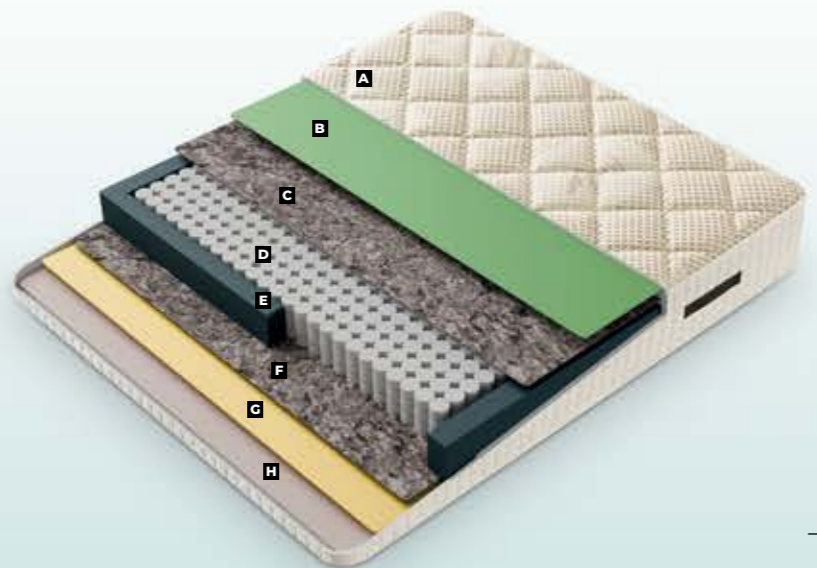

JOYBED

MATTRESS

- **A** 300 gr Knitting Fabric
- **B** 28 Dns Foam
- **C** 1800 gr. Thermobond Felt
- **D** Pocket Spring
- **E** 28 Dns 8 cm Spring Frame
- **F** 1800 gr. Thermobond Felt
- **G** 22 Dns Flexi Foam
- **H** Jacquard Fabric

MATTRESS HARDNESS

Soft Normal Hard

MATTRESS SIZE

90x190 / 90x200 / 100x200 / 120x200 / 160x200 / 180x200 / 200x200