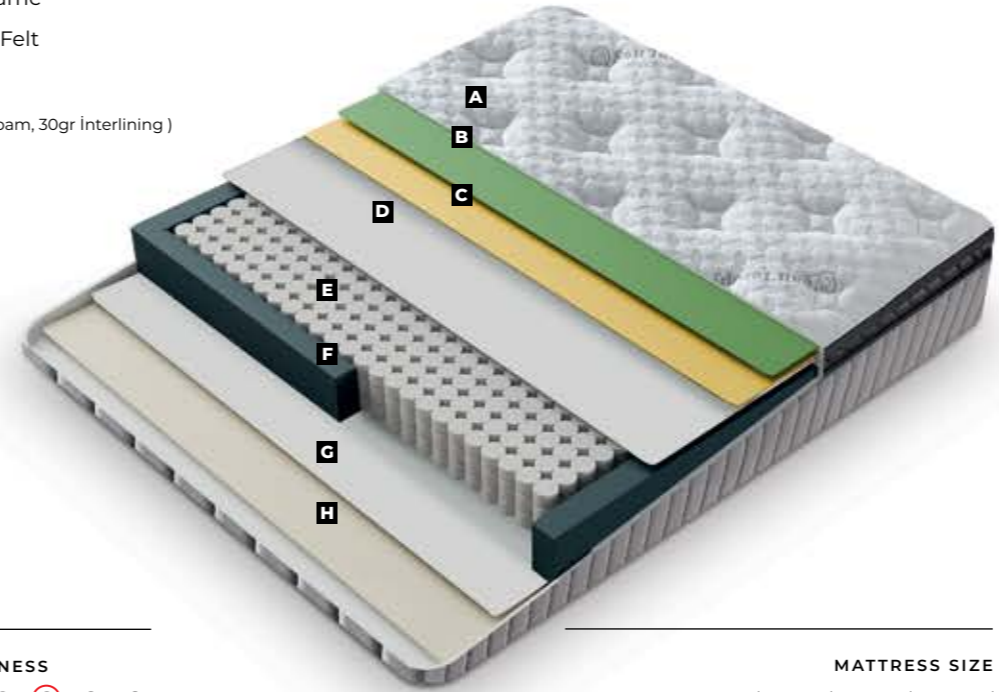

FALLONE

SLEEPING SET

MATTRESS SIZE
90x190 / 90x200 / 100x200 / 120x200 /
140x200 / 160x200 / 180x200 / 200x200