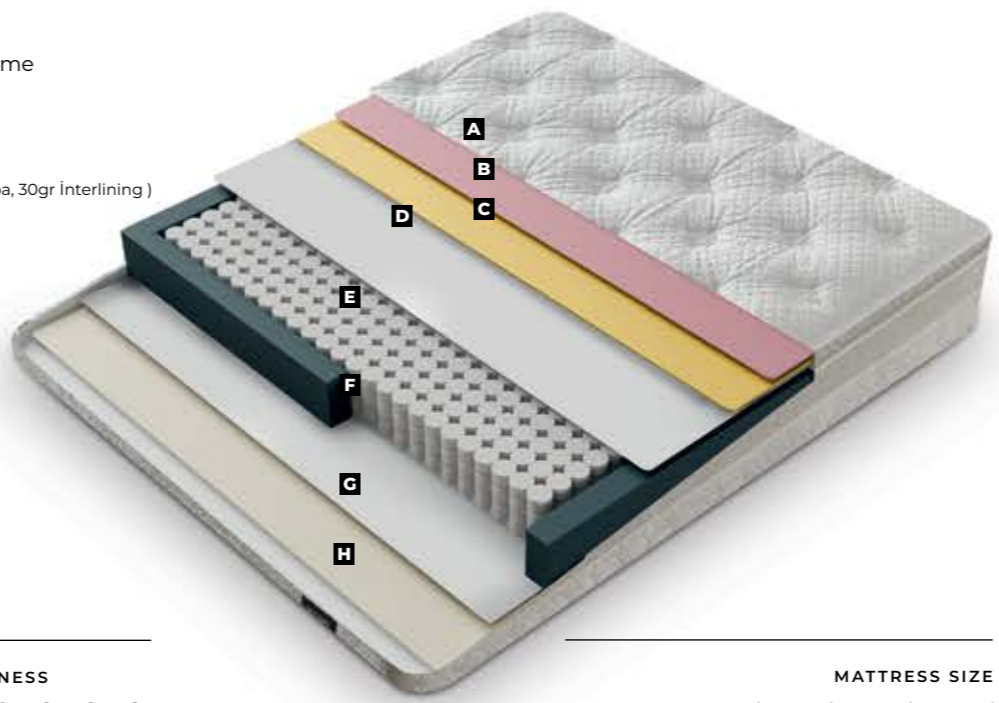

ATHENA

SLEEPING SET

MATTRESS SIZE
90x190 / 90x200 / 100x200 / 120x200 /
140x200 / 160x200 / 180x200 / 200x200