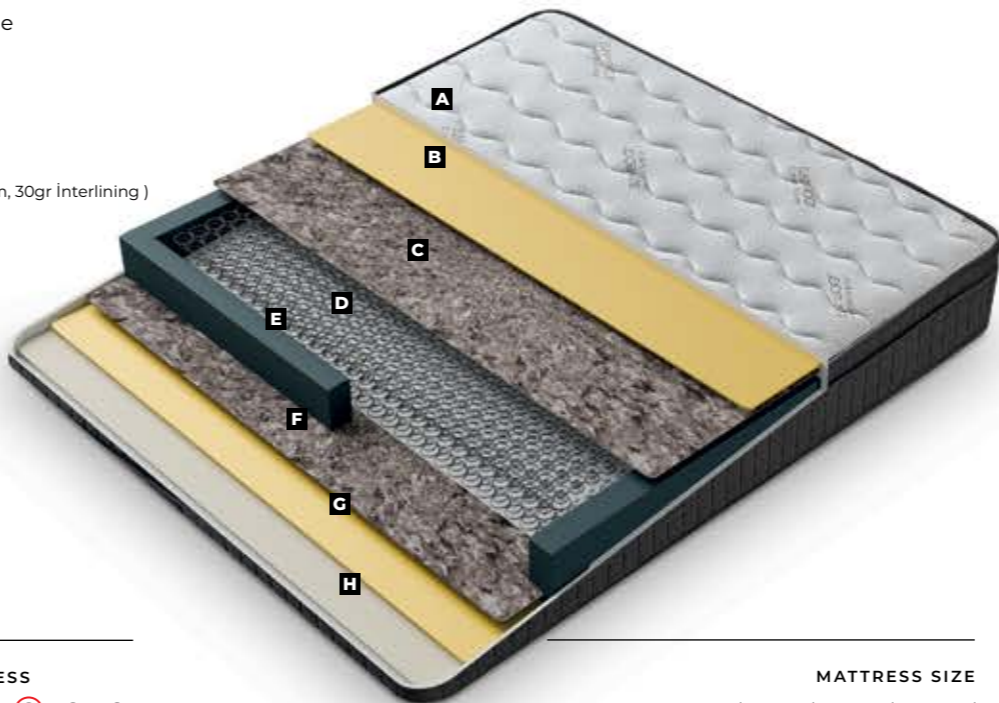

COSTA

SLEEPING SET

Soft Normal Hard