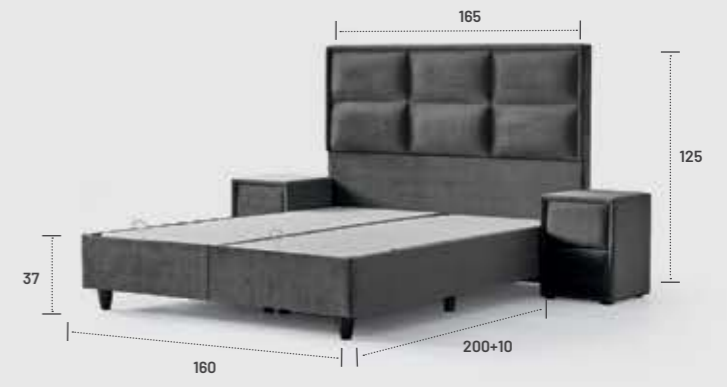

- **A** Knitting Fabric (300gr Fiber, 1,5 cm 18 Dns Foam, 30gr Interlining)
- **B** 22 Dns Flexi Foam
- **C** 1000 gr. Felt
- **D** Hercules Spring
- **E** 22 Dns 5x15 Spring Frame
- **F** 1000 gr. Felt
- **G** 22 Dns Flexi Foam
- **H** Knitting Fabric (150gr Fiber, 1,5 cm 18 Dns Foam, 30gr Interlining)

CARIA

SLEEPING SET

MATTRESS SIZE
90x190 / 90x200 / 100x200 / 120x200 /
140x200 / 160x200 / 180x200 / 200x200